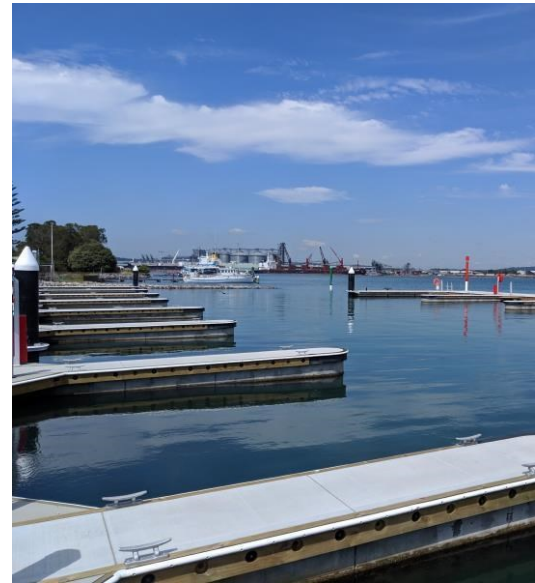

## Stockton Boat Harbour Marina Fullerton Street, STOCKTON 2295

### LOCATION

Stockton is a suburb of Newcastle located 600 m from the Newcastle CBD. The newly constructed Stockton Boat Harbour Marina offers 26 marina berths suited for both commercial and recreational vessels.

### DESCRIPTION

Opportunity to secure a marina berth in the newly constructed marina. Multiple Berths available today ranging from 4m to 10m in length.